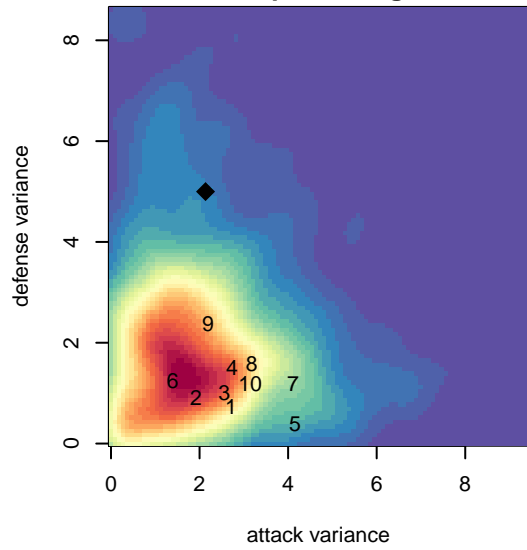

**attack and defense variance (black dot)
relative to other teams
and top 10 in region**