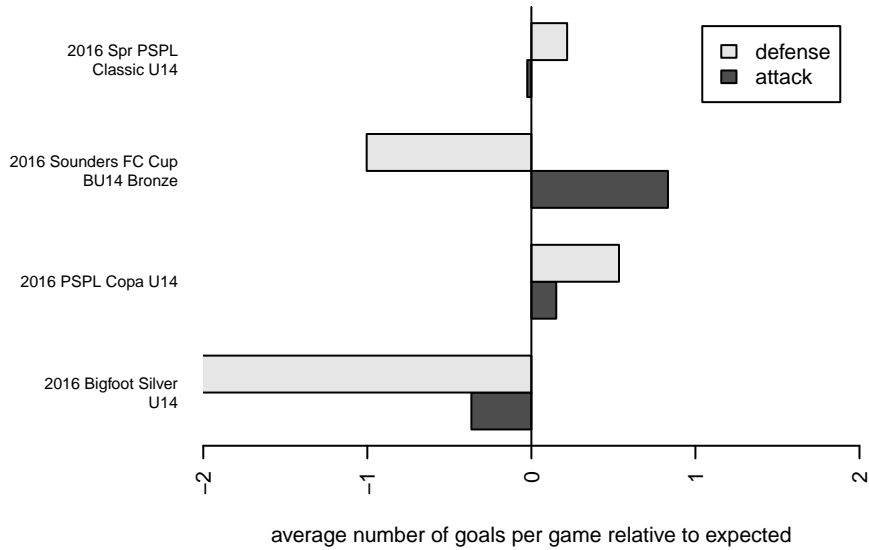

Performance relative to 13 month average