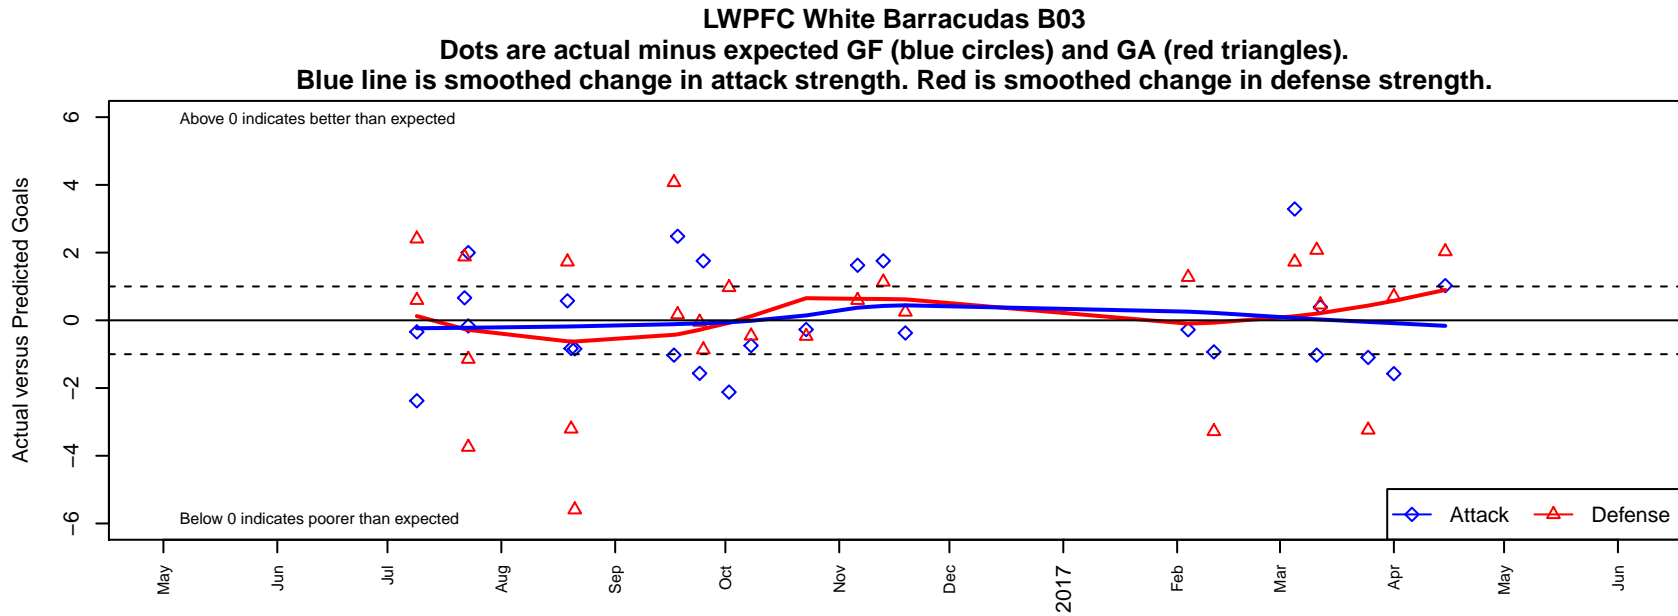

LWPFC White Barracudas B03

Lake WA Premier FC
 Redmond, WA
 B03 total strength=888
 attack=2.02 defense=0.91
 fall league = PSPL Copa U14
 spr league = Spr PSPL Classic U14

alt names used:
 LAKE WASHINGTON PREMIER FC WHITE B/
 LAKE WASHINGTON PREMIER FCWHITE BA
 LWPFC White Barracudas
 LWPFC White Barracudas

Venues played:
 2016 Gunners Invitational 2003 Gold
 2016 Sounders FC Cup BU14 Bronze
 2016 Bigfoot Silver U14
 2016 PSPL Copa U14
 2016 Spr PSPL Classic U14

**attack and defense variance (black dot)
relative to other teams
and top 10 in region**