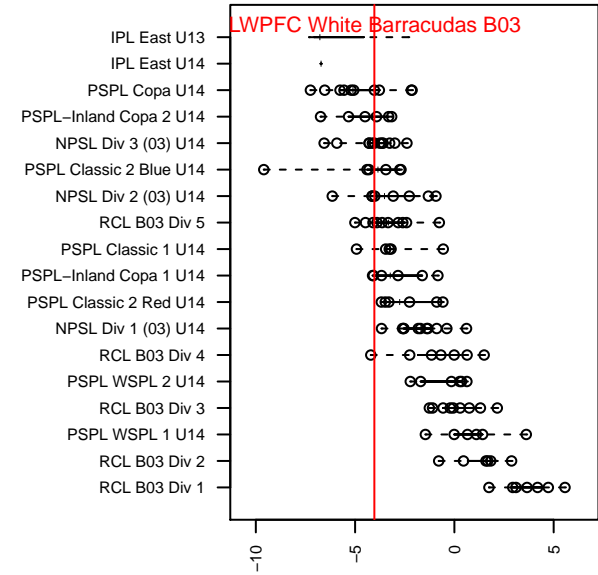

**attack and defense rating
relative to others at age
and all opponents in last 13 months**