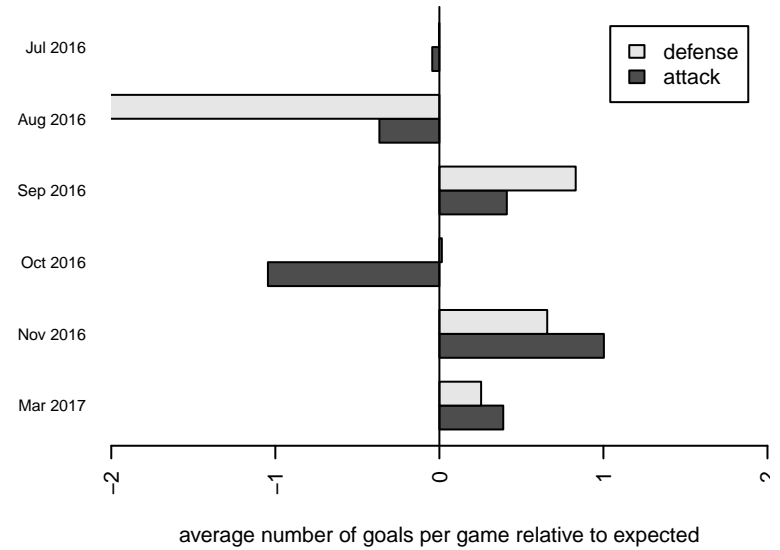

Performance relative to 13 month average