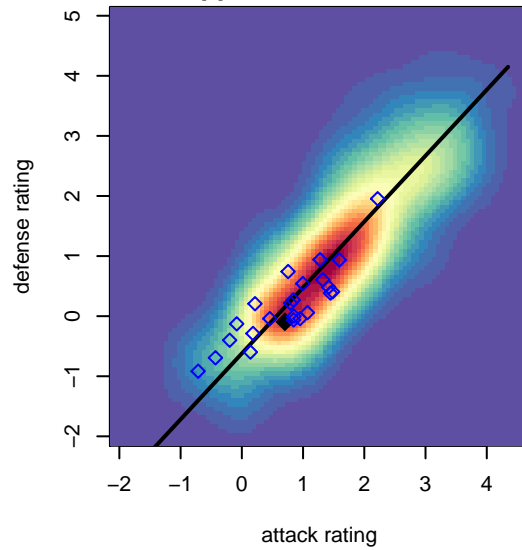

**attack and defense rating
relative to others at age
and all opponents in last 13 months**